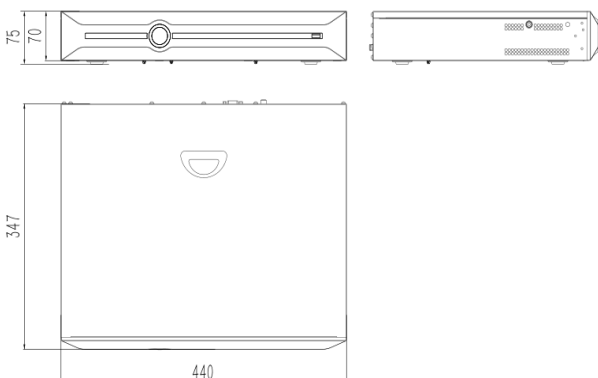

Dimensions

Video/Audio Input	
IP video input	20-ch
Two-way Audio Input	1-ch 3.5mm
Network	
Incoming Bandwidth	400Mbps
Outgoing Bandwidth	200Mbps
Remote Connection	32 Users, Up to 160ch Videos
Browser	IE8/Firefox24 or above
Mobile Software	P2P&DDNS for IOS&Android (Tiandy: Easylive, Neutral: Mobilive)
Protocol	TCP/UDP/HTTP/MULTICAST/UPnP/DHCP/PPPoE/DDNS/NFS/FTP/NTP/TCP-IP IPFILTER/ALARMSEVER/IP SEARCH/HTTPS/RTSP/SMTP/SADP/SNMP
Email	Activated by Alarm
ANR	Y
Advanced	Remaining Bandwidth Display
Video/Audio Output	
HDMI	3840×2160,2560×1600,2560×1440,1920×1080 1280×720,800×600,1024×768,1366×768,1440×900,1280×800 1-ch Resolution: 1920×1080, 1280×720, 800×600,1024×768
VGA	1366×768,1440×900,1280×800 Adjustable Output mode, Self-adaptive Resolution
Frame Rate	Mainstream 25fps(P)/30fps(N)Substream 25fps(P)/30fps(N)
I-Frame Record	Y, Only Record Key Frame to Lower Frame Rate
Recording Resolution	4K(3840*2160,3264*2448,3296*2472)/6MP(2752*2208,3008*2008,2408*2008) 5MP(2560*1920,2592*1944,2592*1920,2528*2128)/4MP(2560*1440,2592*1520) 3MP(2048*1536)/1080P/U/XGA/720P/VGA/4CIF/DCIF/2CIF/CIF/QCIF
Audio	1-ch 3.5mm
Synchronous Playback	4-ch 4K/16-ch 1080P/720P/4CIF
Decoding	
Compression	S+265/H.265/S+264/H.264H/H.264M/H.264B 4K(3840*2160,3264*2448,3296*2472)/6MP(2752*2208,3008*2008,2408*2008) 5MP(2560*1920,2592*1944,2592*1920,2528*2128)/4MP(2560*1440,2592*1520) 3MP(2048*1536)/1080P/U/XGA/720P/VGA/4CIF/DCIF/2CIF/CIF/QCIF
Live View/Playback	4-ch 4K/6MP/5-ch 5MP/8-ch 4MP/9-ch 3MP/16-ch 1080P/20-ch 720P/4CIF
Capability	4-ch 4K/6MP/5-ch 5MP/8-ch 4MP/9-ch 3MP/16-ch 1080P/20-ch 720P/4CIF
Display Split	1/4/6/8/9/10/16/20/25
E-Zoom	Y
Hard Disk	
SATA	4 SATA for 4 HDDs
Interface Type	1 eSATA for Backup
Capacity	Up to 8TB Capacity for Each HDD
NTFS Files System	Y
HDD Management	Group and Quota, Customized Recording Days
External Interface	
HDMI Output	1ch
VGA Output	1ch
Two-way Audio	1ch 3.5mm
Audio Output	1ch RCA
Network Interface	1X RJ-45 10/100/1000Mbps Self-adaptive Ethernet Interfaces
Serial Interface	1X RS-485, 1X RS-232
USB Interface	1x USB3.0, 1x USB2.0
Alarm In/Out	16/4
Advance	
NAS	NFS Protocol, Support Manual Backup Only
Plug and Play	Y, Only for Tiandy Cameras
Image Flip	Y, Only for Tiandy Cameras
Hot Standby	N+1
Corridor Mode	Y, 16:9 to 9:16, Only for Tiandy Cameras
Video Analytics(VCA)	Camera VCA Function, including Tripwire/Perimeter/Facial Detection People Counting/Missing&Foreign Object/Crowd/Littering/Fast Moving Parking/Off-position/Blurred Image/Audio Offline/Screaming Detection Quickly Search Target Videos according to Channel No., Records Type, Records Time, File Type and VCA(Only for Tiandy Cameras)
Smart Search	Manual/Timing/Motion Detection/Port Alarm/ VCA Alarm/Video Occlusion Set Recording Bite Rate for Different Time
Trigger Recording	Pre Alarm Default 10s (5/10/15/60s Optional)
Smart Recording	Post Alarm Default 10s (10/15/30/60/600s Optional)
Alarm Recording	Intercom , Recording
One Key Control	SDV, Export MP4 in H.264 Format
Records Format	SDV, Export MP4 in H.264 Format
Records Encryption	Y
Records Tag	Y
Onvif	Onvif(Profile S)
General	
Language	English,Spanish,Korean,Italian,Turkish,Thai,Russian Polish,French,Traditional Chinese,Simplified Chinese
Power Supply	DC12V 5A
Consumption(without HDD)	≤ 40W
Working Temperature	-10 °C ~ +55 °C (+14 °F~ + 131 °F)
Working Humidity	10 % ~ 90 %
Chassis	19" Rack Mount 1.5U Chassis, with 2pcs Ear Boards
Dimensions	75mm×440mm×347mm
Weight	3.8KG (without HDD), 5.5KG (with Packing Box)
S+265:	Tiandy enhanced H.265 codec
ANR:	Auto store video in SD card when NVR disconnected, and upload video to NVR when resumed connection(Only Support Tiandy ANR NVR)
Smart Search:	Greatly improve search speed for recorded video via VCA function